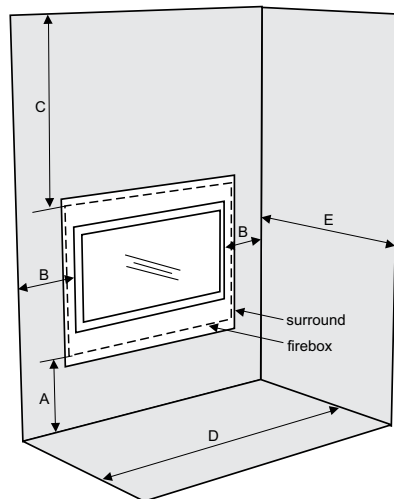

Clearances	P33S	L676S*
A	1"	3"
B	7-1/2"	14-3/4"
C	30"	52"
D	48"	84"
E	36"	36"

* Note: L676S requires non-combustible facing, see drawing beside. For mantel type installations, please consult manual.