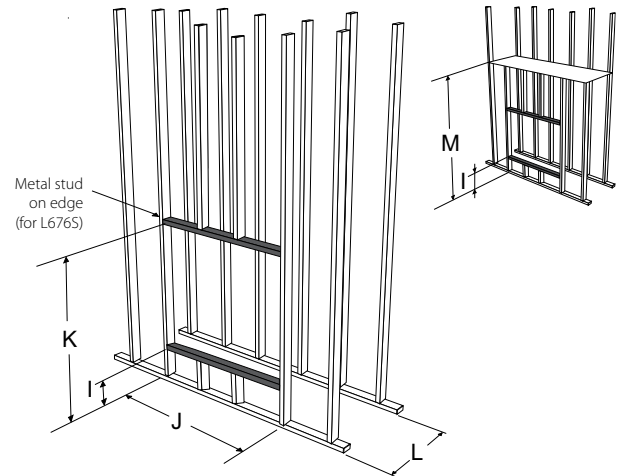

specifications

Specifications	HZ54		HZ42		HZ42ST		L676S		P33S	
	NG	LP	NG	LP	NG	LP	NG	LP	NG	LP
Input (BTU)	41,500	37,000	26,000	24,500	26,000	24,500	29,000	26,000	17,000	15,500
Turn down to (BTU)	29,000	30,000	17,500	19,500	17,500	19,500	19,500	21,000	12,000	12,000
EnerGuide Rating (Canada only)	55.08%	66.66%	62.92%	63.57%	64.86%	66.41%	60.97%	61.89%	65.08%	64.70%
Efficiency (steady state)	69%	75%	69%	67%	71%	73%	67%	67%	72%	72%

Regency Sunrise P33S & L676S

Dimensions	P33S	L676S
Flue size	4" x 6-5/8"	5" x 8"
A	33"	42-1/2"
B	23"	33-1/8"
C	29"	37-3/8"
D	31-1/2"	45-5/8"
E	12-3/4"	24"
F	--	40-3/8"
G	--	29-1/16"
H	--	31-5/8"
I	--	3"

Framing	P33S	L676S
I	1"	3"
J	33-1/4"	43"
K	31-3/4"	45-7/8"
L	vertical rise	19-1/2"
	horizontal rigid	16-1/2"
	horizontal flex	12-3/4"
M	rigid	36"
	flex	32"
N	37-1/2"	57-3/16"
O	53-1/4"	80-13/16"

Clearances	P33S	L676S*
A	1"	3"
B	7-1/2"	14-3/4"
C	30"	52"
D	48"	84"
E	36"	36"

* Note: L676S requires non-combustible facing, see drawing beside. For mantel type installations, please consult manual.