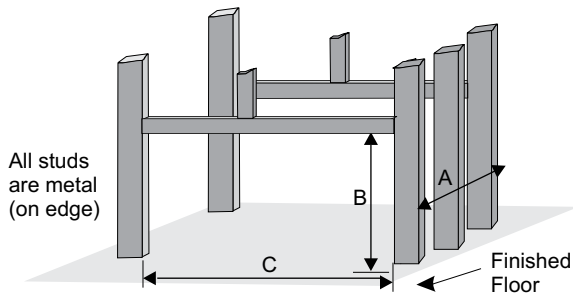

Framing

Framing	HZ42ST
A	15" minus two times the finishing material thickness*
B	36-3/4"
C horizontal vent	50"
vertical vent	50"