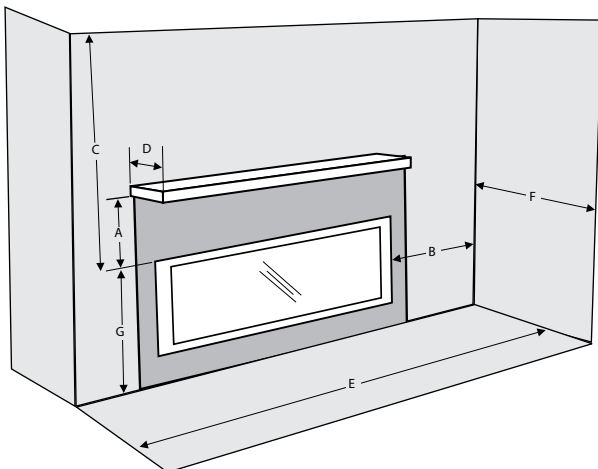

Clearances

Clearances	HZ42 ST
A	13"
B	8"
C	22"
D	13"
E	84"
F	36"
G	25-3/4"

NOTE: All product specifications are subject to change without notice. Before installing refer to the relevant product manual for full and up to date information. Manuals can be downloaded from our web site www.regency-fire.com