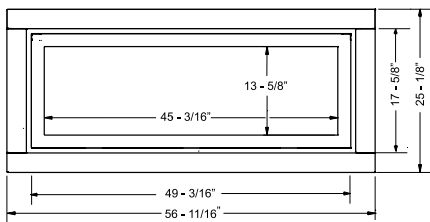

specifications

Regency Horizon™ HZ54 & HZ42

Framing

Clearances

Dimensions	HZ54	HZ42
Flue size	5" x 8"	4"x6-5/8"
A	59"	47"
B	52-5/8"	41-3/16"
C	31-5/8"	30"
D	46-3/8"	36-7/8"
E	48-1/2"	38"
F	35-1/4"	28-7/8"
G	20-1/2"	18-5/8"
H	21-5/8"	21-1/4"
I	6-1/2"	4-7/16"
J	1-1/2"	1-1/2"

Framing	HZ54	HZ42
J	60"	47-1/2"
K	46-5/8"	37-1/4"
L horizontal vent	22"	18-3/4"
vertical vent	22"	22"
M	51"	39-9/16"
N	72"	51-1/2"
O	101-7/8"	72-7/8"

Clearances	HZ54	HZ42
A	20"	13"
B	4"	8"
C	40-7/8"	22"
D	13"	13"
E	83"	84"
F	36"	36"