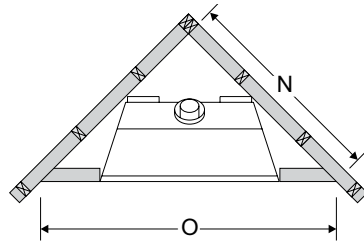

specifications

Specifications	HZ54		HZ42		HZ42ST		L676S		P33S	
	NG	LP	NG	LP	NG	LP	NG	LP	NG	LP
Input (BTU)	41,500	37,000	26,000	24,500	26,000	24,500	29,000	26,000	17,000	15,500
Turn down to (BTU)	29,000	30,000	17,500	19,500	17,500	19,500	19,500	21,000	12,000	12,000
EnerGuide Rating (Canada only)	55.08%	66.66%	62.92%	63.57%	64.86%	66.41%	60.97%	61.89%	65.08%	64.70%
Efficiency (steady state)	69%	75%	69%	67%	71%	73%	67%	67%	72%	72%

Regency Sunrise P33S & L676S

Dimensions	P33S	L676S
Flue size	4" x 6-5/8"	5" x 8"
A	33"	42-1/2"
B	23"	33-1/8"
C	29"	37-3/8"
D	31-1/2"	45-5/8"
E	12-3/4"	24"
F	--	40-3/8"
G	--	29-1/16"
H	--	31-5/8"
I	--	3"

Framing	P33S	L676S
I	1"	3"
J	33-1/4"	43"
K	31-3/4"	45-7/8"
L	vertical rise	19-1/2"
	horizontal rigid	16-1/2"
	horizontal flex	12-3/4"
M	rigid	36"
	flex	32"
N	37-1/2"	57-3/16"
O	53-1/4"	80-13/16"

Clearances	P33S	L676S*
A	1"	3"
B	7-1/2"	14-3/4"
C	30"	52"
D	48"	84"
E	36"	36"

* Note: L676S requires non-combustible facing, see drawing beside. For mantel type installations, please consult manual.