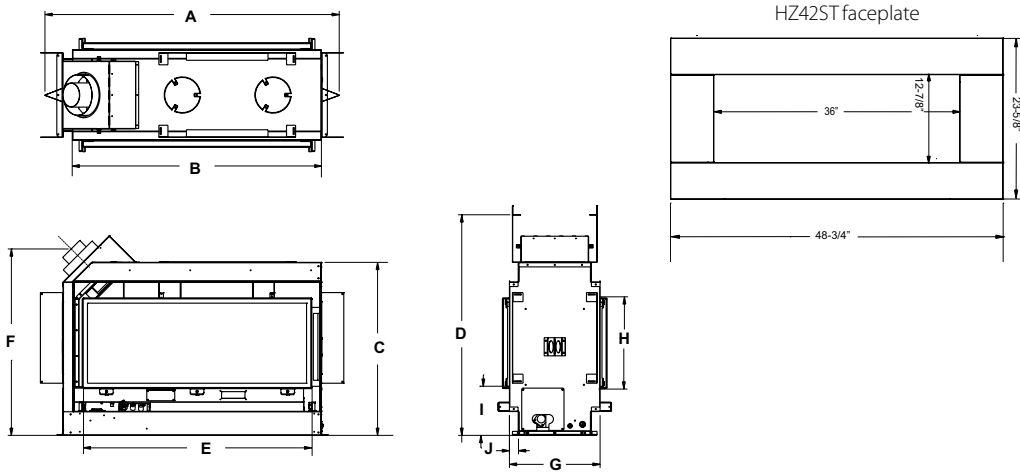

Regency Horizon™ HZ42ST

Dimensions	HZ42ST
Flue size	4"x6-5/8"
A	48-11/16"
B	41-3/16"
C	28-5/8"
D	36-1/2"
E	38"
F	30-13/16"
G	15"
H	15"
I	7-3/4"
J	1-1/2"