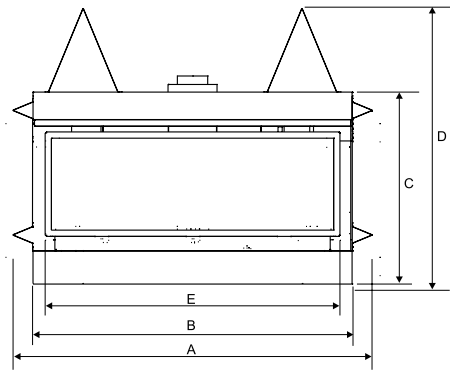

specifications

Regency Horizon™ HZ54 & HZ42

HZ54 faceplate