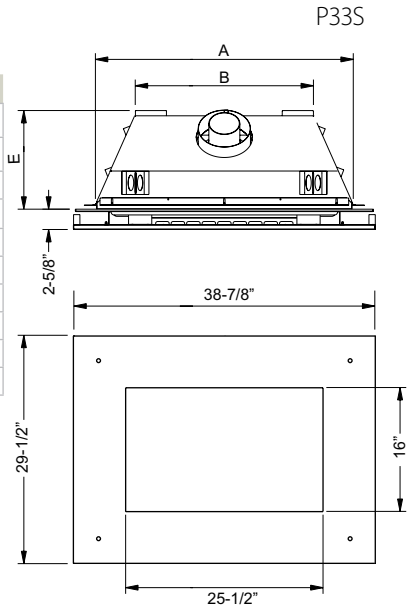

specifications

Specifications	HZ54		HZ42		HZ42ST		L676S		P33S	
	NG	LP	NG	LP	NG	LP	NG	LP	NG	LP
Input (BTU)	41,500	37,000	26,000	24,500	26,000	24,500	29,000	26,000	17,000	15,500
Turn down to (BTU)	29,000	30,000	17,500	19,500	17,500	19,500	19,500	21,000	12,000	12,000
EnerGuide Rating (Canada only)	55.08%	66.66%	62.92%	63.57%	64.86%	66.41%	60.97%	61.89%	65.08%	64.70%
Efficiency (steady state)	69%	75%	69%	67%	71%	73%	67%	67%	72%	72%

Regency Sunrise P33S & L676S

Dimensions	P33S	L676S
Flue size	4" x 6-5/8"	5" x 8"
A	33"	42-1/2"
B	23"	33-1/8"
C	29"	37-3/8"
D	31-1/2"	45-5/8"
E	12-3/4"	24"
F	--	40-3/8"
G	--	29-1/16"
H	--	31-5/8"
I	--	3"

P33S