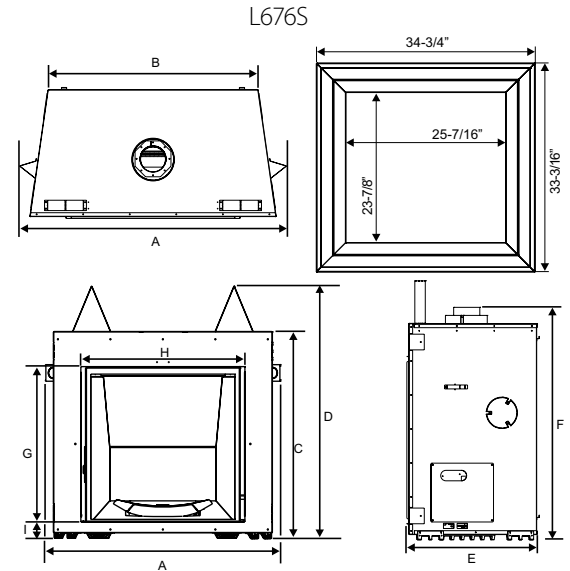

L676S

Framing	P33S	L676S
I	1"	3"
J	33-1/4"	43"
K	31-3/4"	45-7/8"
L	vertical rise	19-1/2"
	horizontal rigid	16-1/2"
	horizontal flex	12-3/4"
M	rigid	36"
	flex	32"
N	37-1/2"	57-3/16"
O	53-1/4"	80-13/16"