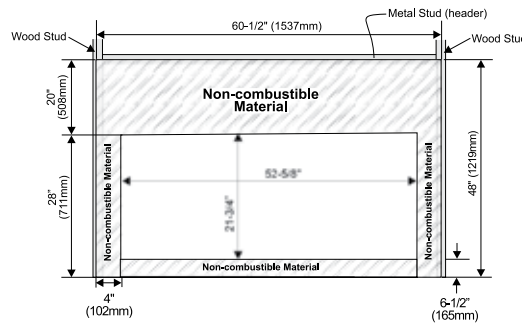

specifications

Regency Horizon™ HZ54 & HZ42

Framing

HZ54

Clearances

Dimensions	HZ54	HZ42
Flue size	5" x 8"	4"x6-5/8"
A	59"	47"
B	52-5/8"	41-3/16"
C	31-5/8"	30"
D	46-3/8"	36-7/8"
E	48-1/2"	38"
F	35-1/4"	28-7/8"
G	20-1/2"	18-5/8"
H	21-5/8"	21-1/4"
I	6-1/2"	4-7/16"
J	1-1/2"	1-1/2"

Framing	HZ54	HZ42
J	60"	47-1/2"
K	46-5/8"	37-1/4"
L horizontal vent	22"	18-3/4"
vertical vent	22"	22"
M	51"	39-9/16"
N	72"	51-1/2"
O	101-7/8"	72-7/8"

Clearances	HZ54	HZ42
A	20"	13"
B	4"	8"
C	40-7/8"	22"
D	13"	13"
E	83"	84"
F	36"	36"