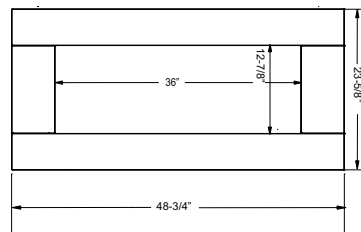

HZ42 faceplate