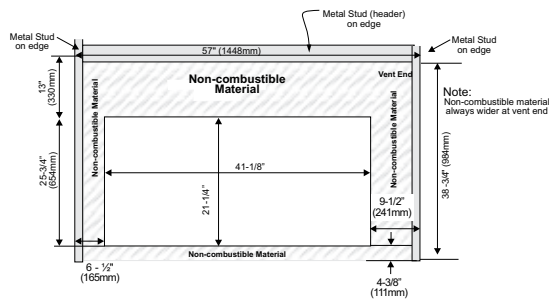

Clearances

Clearances	HZ42 ST
A	13"
B	8"
C	22"
D	13"
E	84"
F	36"
G	25-3/4"

NOTE: All product specifications are subject to change without notice. Before installing refer to the relevant product manual for full and up to date information. Manuals can be downloaded from our web site www.regency-fire.com