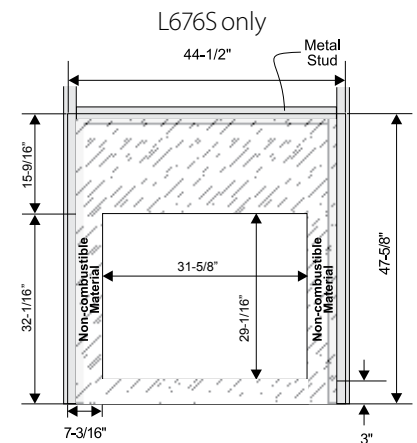

Clearances	P33S	L676S*
A	1"	3"
B	7-1/2"	14-3/4"
C	30"	52"
D	48"	84"
E	36"	36"

* Note: L676S requires non-combustible facing, see drawing beside. For mantel type installations, please consult manual.