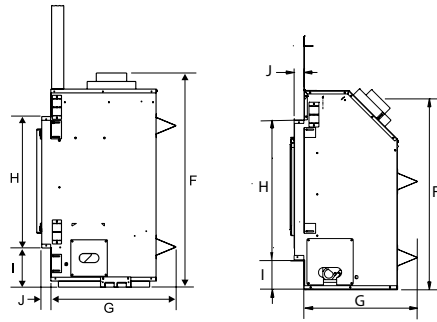

specifications

Regency Horizon™ HZ54 & HZ42

Framing

Clearances

Dimensions	HZ54	HZ42
Flue size	5" x 8"	4"x6-5/8"
A	59"	47"
B	52-5/8"	41-3/16"
C	31-5/8"	30"
D	46-3/8"	36-7/8"
E	48-1/2"	38"
F	35-1/4"	28-7/8"
G	20-1/2"	18-5/8"
H	21-5/8"	21-1/4"
I	6-1/2"	4-7/16"
J	1-1/2"	1-1/2"

Framing	HZ54	HZ42
J	60"	47-1/2"
K	46-5/8"	37-1/4"
L horizontal vent	22"	18-3/4"
vertical vent	22"	22"
M	51"	39-9/16"
N	72"	51-1/2"
O	101-7/8"	72-7/8"

Clearances	HZ54	HZ42
A	20"	13"
B	4"	8"
C	40-7/8"	22"
D	13"	13"
E	83"	84"
F	36"	36"