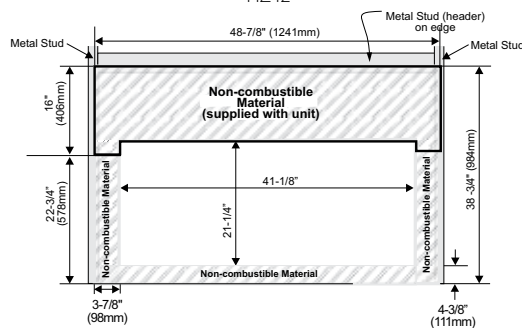

specifications

Regency Horizon™ HZ54 & HZ42

Framing

HZ42

Clearances

Dimensions	HZ54	HZ42
Flue size	5" x 8"	4"x6-5/8"
A	59"	47"
B	52-5/8"	41-3/16"
C	31-5/8"	30"
D	46-3/8"	36-7/8"
E	48-1/2"	38"
F	35-1/4"	28-7/8"
G	20-1/2"	18-5/8"
H	21-5/8"	21-1/4"
I	6-1/2"	4-7/16"
J	1-1/2"	1-1/2"

Framing	HZ54	HZ42
J	60"	47-1/2"
K	46-5/8"	37-1/4"
L horizontal vent	22"	18-3/4"
vertical vent	22"	22"
M	51"	39-9/16"
N	72"	51-1/2"
O	101-7/8"	72-7/8"

Clearances	HZ54	HZ42
A	20"	13"
B	4"	8"
C	40-7/8"	22"
D	13"	13"
E	83"	84"
F	36"	36"